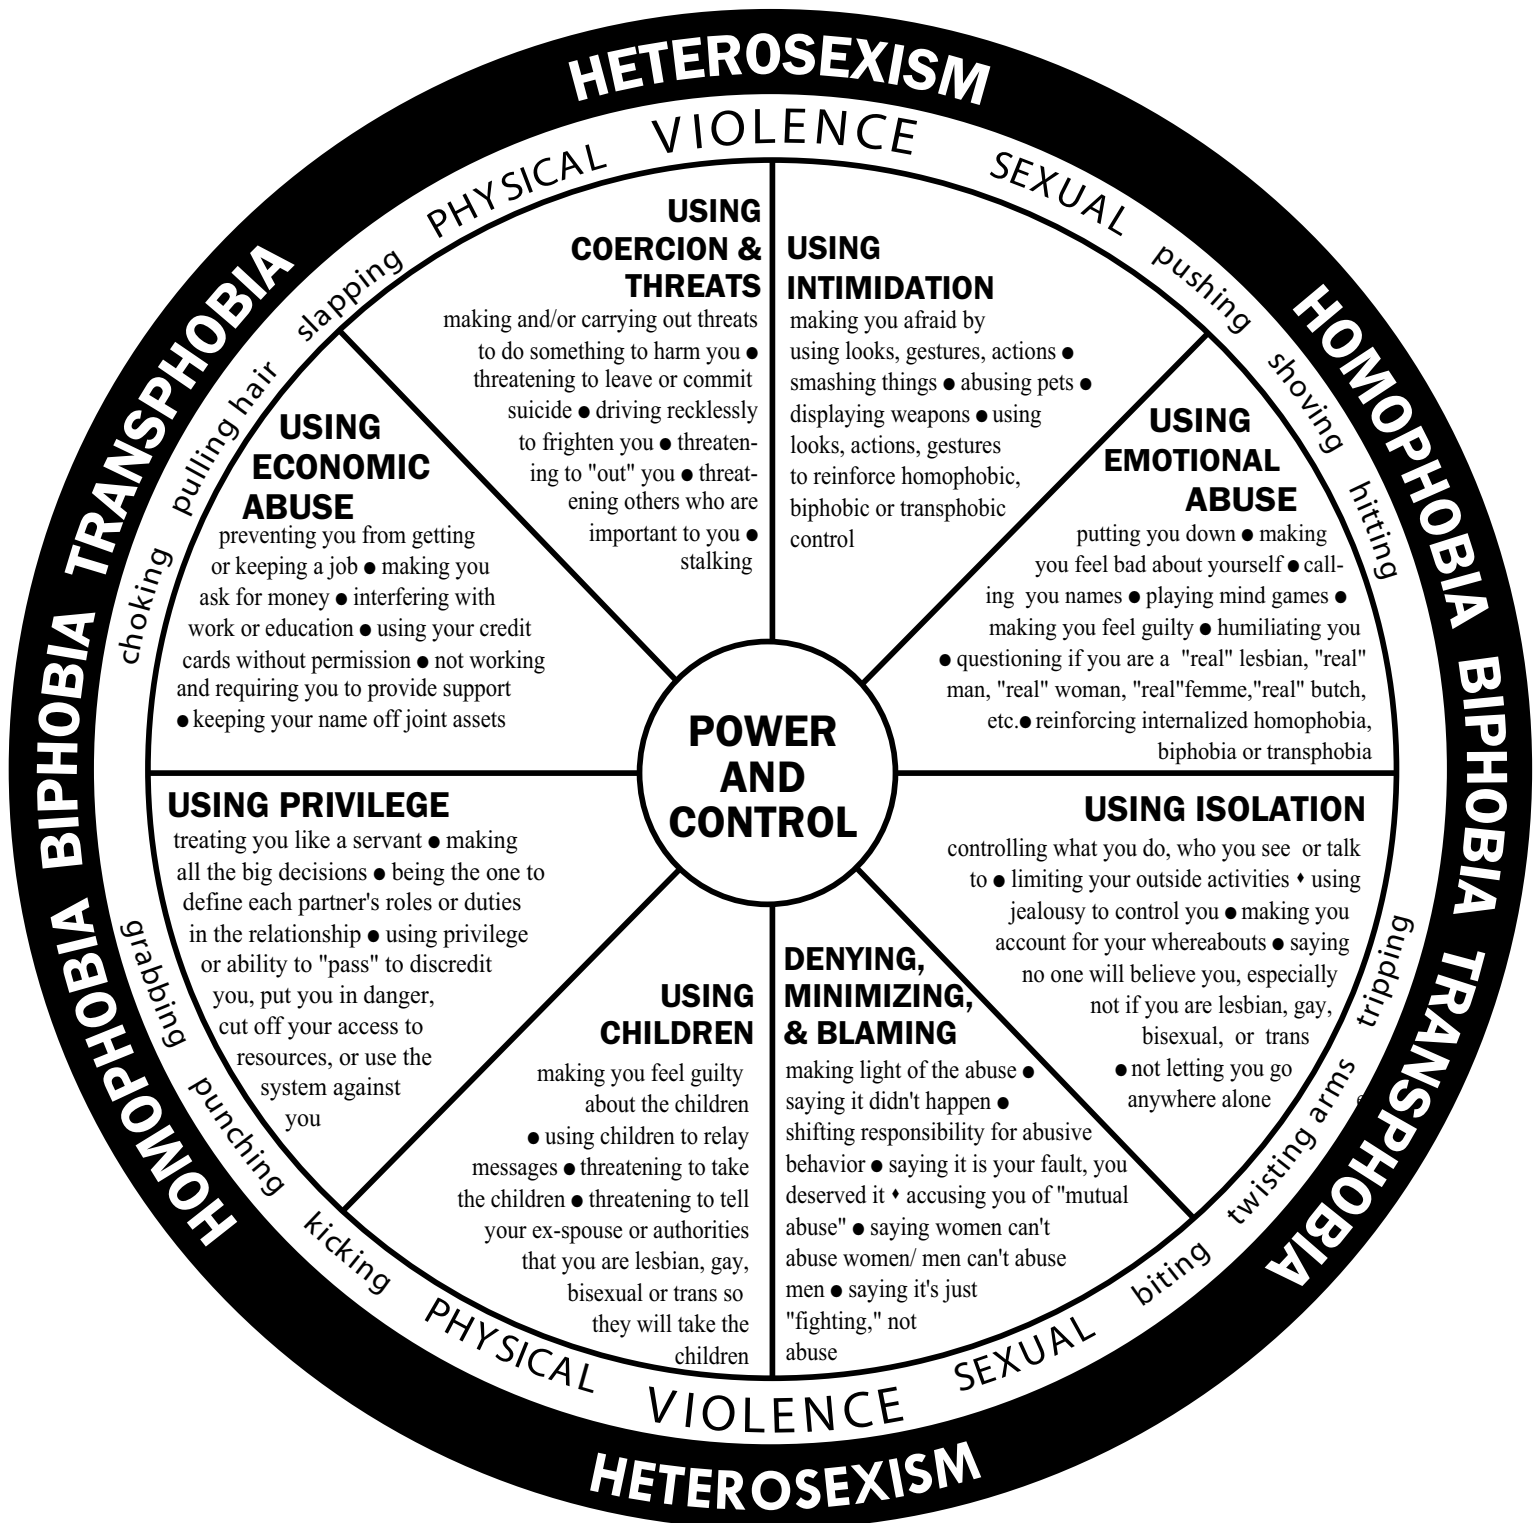

Power and Control Wheel

Developed by Roe & Jagodinsky

Adapted from the Power & Control and Equity Wheels developed by the Domestic Abuse Intervention Project • 206 West Fourth Street • Duluth, Minnesota 55806 • 218/722-4134